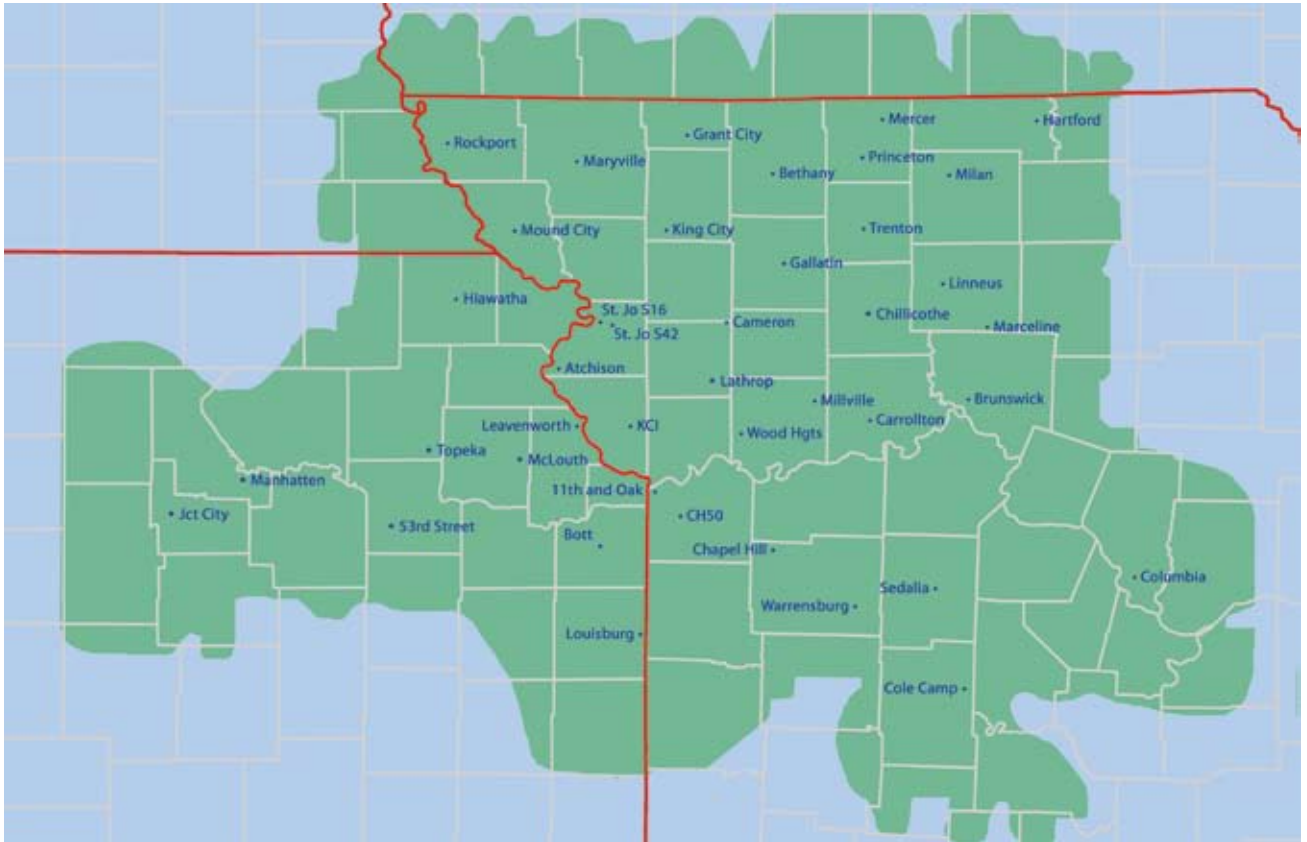

PassPort® Coverage Area

MO 816-279-2065
KS 913-682-5913

MOTOROLA

Authorized Two-Way
Radio Dealer

HSID/ASID/Site Number

Site Number Order		Alphabetical Order	
Site#	Site Name	Site Name	Site#
1	St. Joseph S42	11th & Oak	100
2	Cameron	Atchison	13
3	King City	Bethany	8
4	Maryville	Bott	101
5	Mound City	Brunswick	26
6	Leavenworth	Cameron	2
7	Rock Port	Carrollton	23
8	Bethany	CH50	102
9	Hiawatha	Chapel Hill	83
11	St. Joseph S16	Chillicothe	15
12	KCI Airport	Cole Camp	81
13	Atchison	Columbia/Jeff City	84
14	Lathrop	Excelsior Spgs	22
15	Chillicothe	Gallatin	17
16	Topeka	Grant City	28
17	Gallatin	Hartford	25
18	Trenton	Hiawatha	9
19	Princeton	Junction City	52
20	Richmond	KCI Airport	12
21	Linneus	King City	3
22	Excelsior Spgs	Lathrop	14
23	Carrollton	Leavenworth	6
24	Milan	Linneus	21
25	Hartford	Louisburg	103
26	Brunswick	Manhattan	51
27	Marceline	Marceline	27
28	Grant City	Maryville	4
29	McLouth	McLouth	29
50	Topeka 53rd Twr	Milan	24
51	Manhattan	Mound City	5
52	Junction City	Princeton	19
80	Sedalia	Richmond	20
81	Cole Camp	Rock Port	7
82	Warrensburg	Sedalia	80
83	Chapel Hill	St. Joseph S42	1
84	Columbia/Jeff City	St. Joseph S16	11
100	11th & Oak	Topeka	16
101	Bott	Topeka 53rd Twr	50
102	CH50	Trenton	18
103	Louisburg	Warrensburg	82